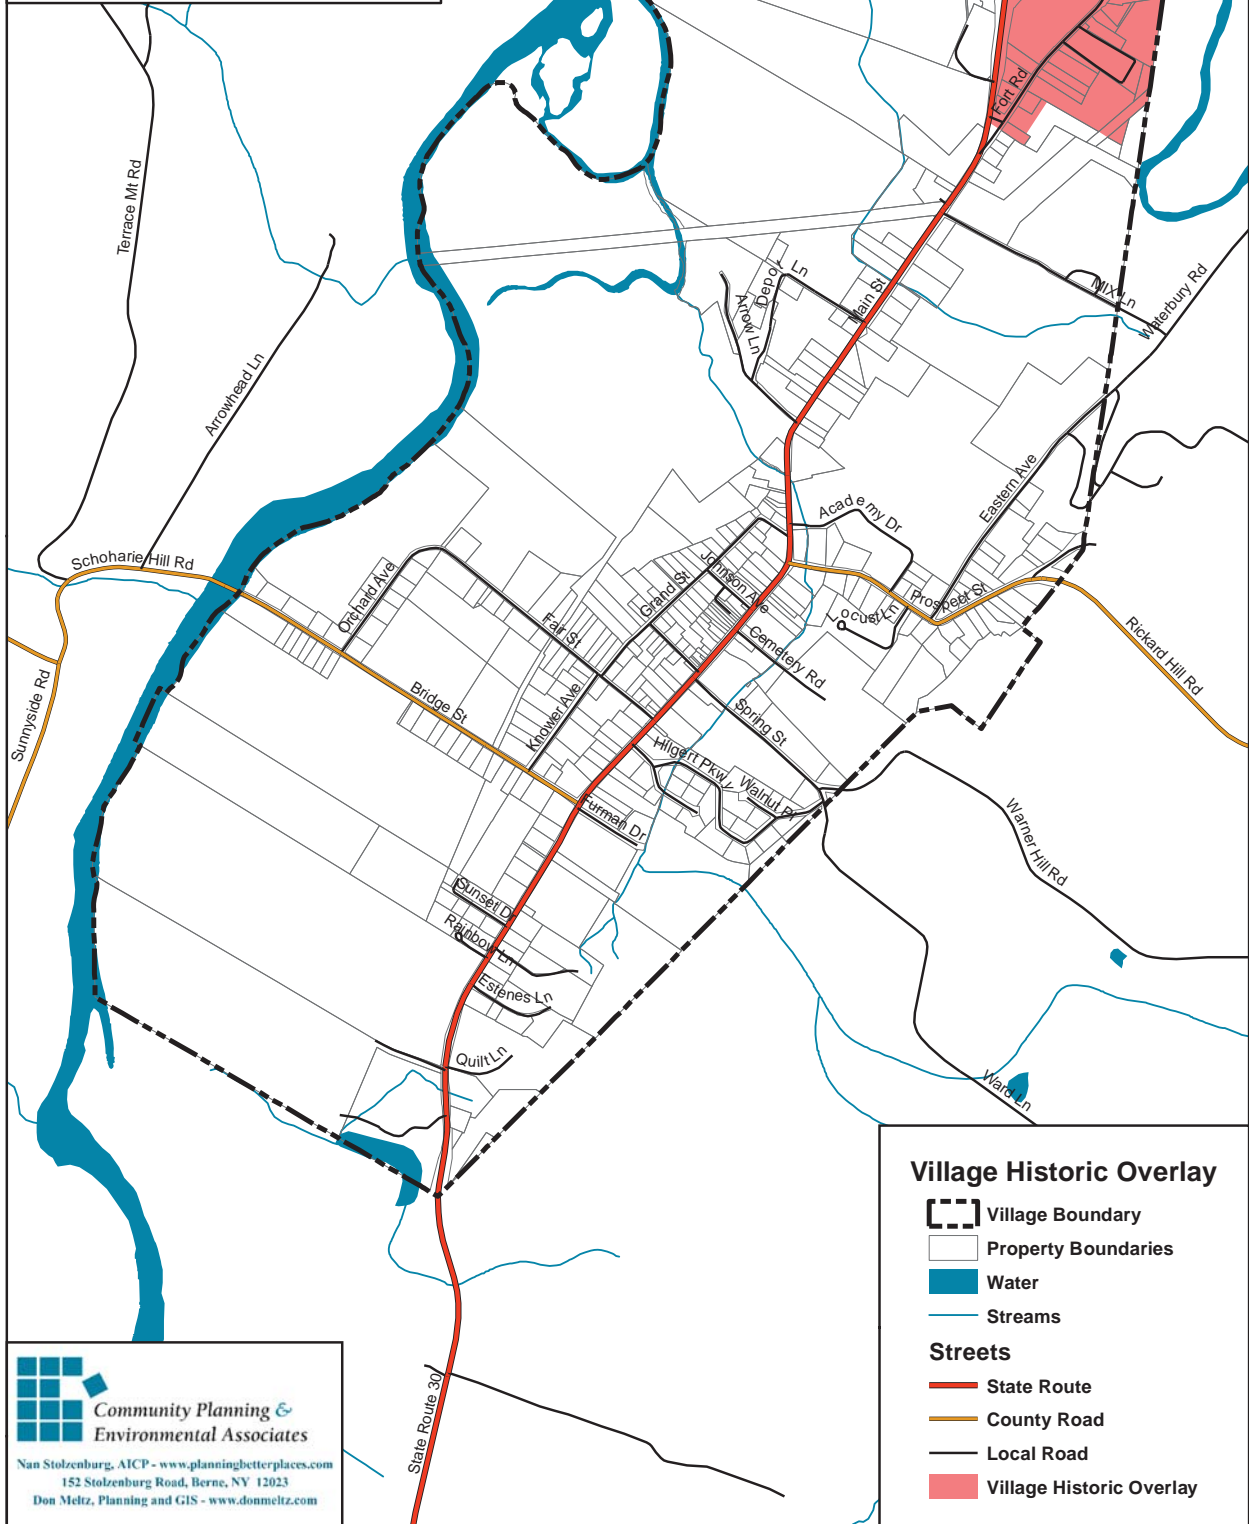

Village of Schoharie

Schoharie County, NY

Adopted - October 2006

Digital Conversion -
April 28, 2010

0 500 1,000 2,000 Feet

Village Historic Overlay

- Village Boundary
- Property Boundaries
- Water
- Streams

Streets

- State Route
- County Road
- Local Road
- Village Historic Overlay

Community Planning &
Environmental Associates

Nan Stolzenburg, AICP - www.planningbetterplaces.com
152 Stolzenburg Road, Berne, NY 12023
Don Meltz, Planning and GIS - www.donmeltz.com